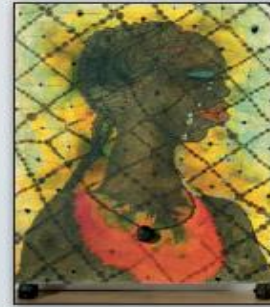

Text Book open page :96 no report.

Focusing on reading

Inspiring artists

I.

For many years, the famous artist Chris Ofili has used elephant **dung** in his paintings as a symbol of his African heritage.

One of his best-known works is his *No Woman No Cry*, the title of one of Bob Marley's songs.

The painting is a tribute to the family of Stephen Lawrence, a London teenager who was murdered by a racist gang. The boy's face can be seen in each of the crying woman's tears. The painting stands on two dried, varnished lumps of elephant dung. A third is used as the pendant of the necklace.